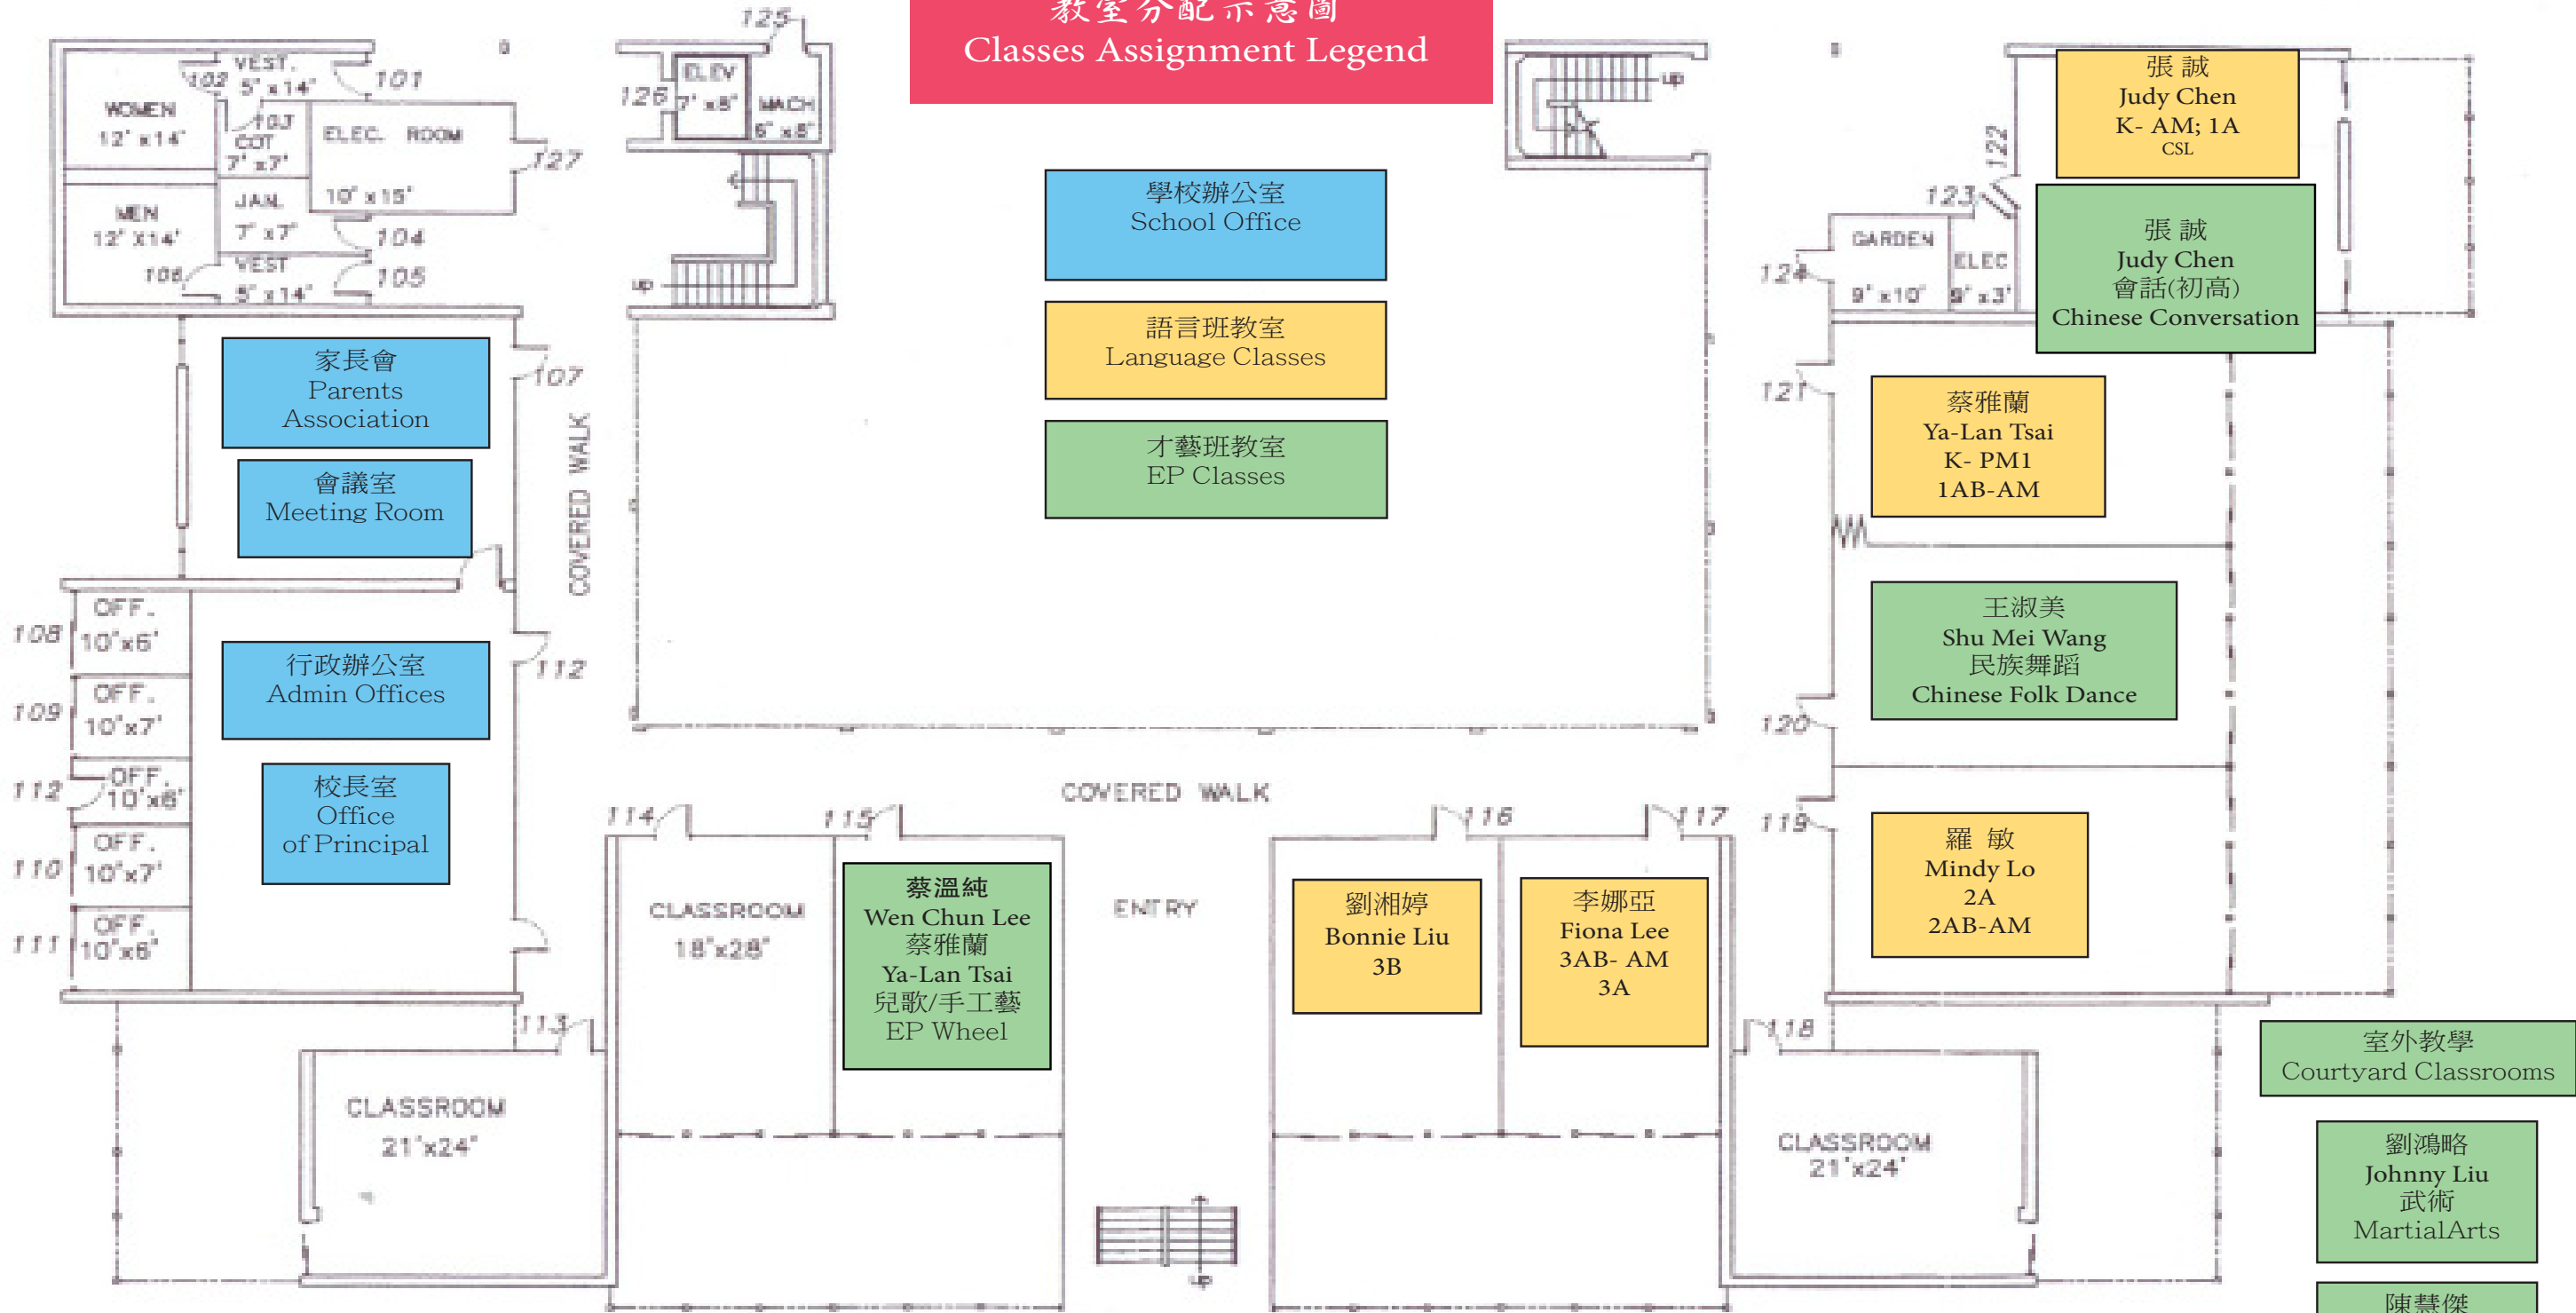

Rev. 20170901A

LIBERAL ARTS BUILDING FLOOR PLAN

SHEET 1 OF 2

教室分配示意圖 Classes Assignment Legend

學校辦公室
School Office

語言班教室
Language Classes

才藝班教室
EP Classes

FIRST FLOOR